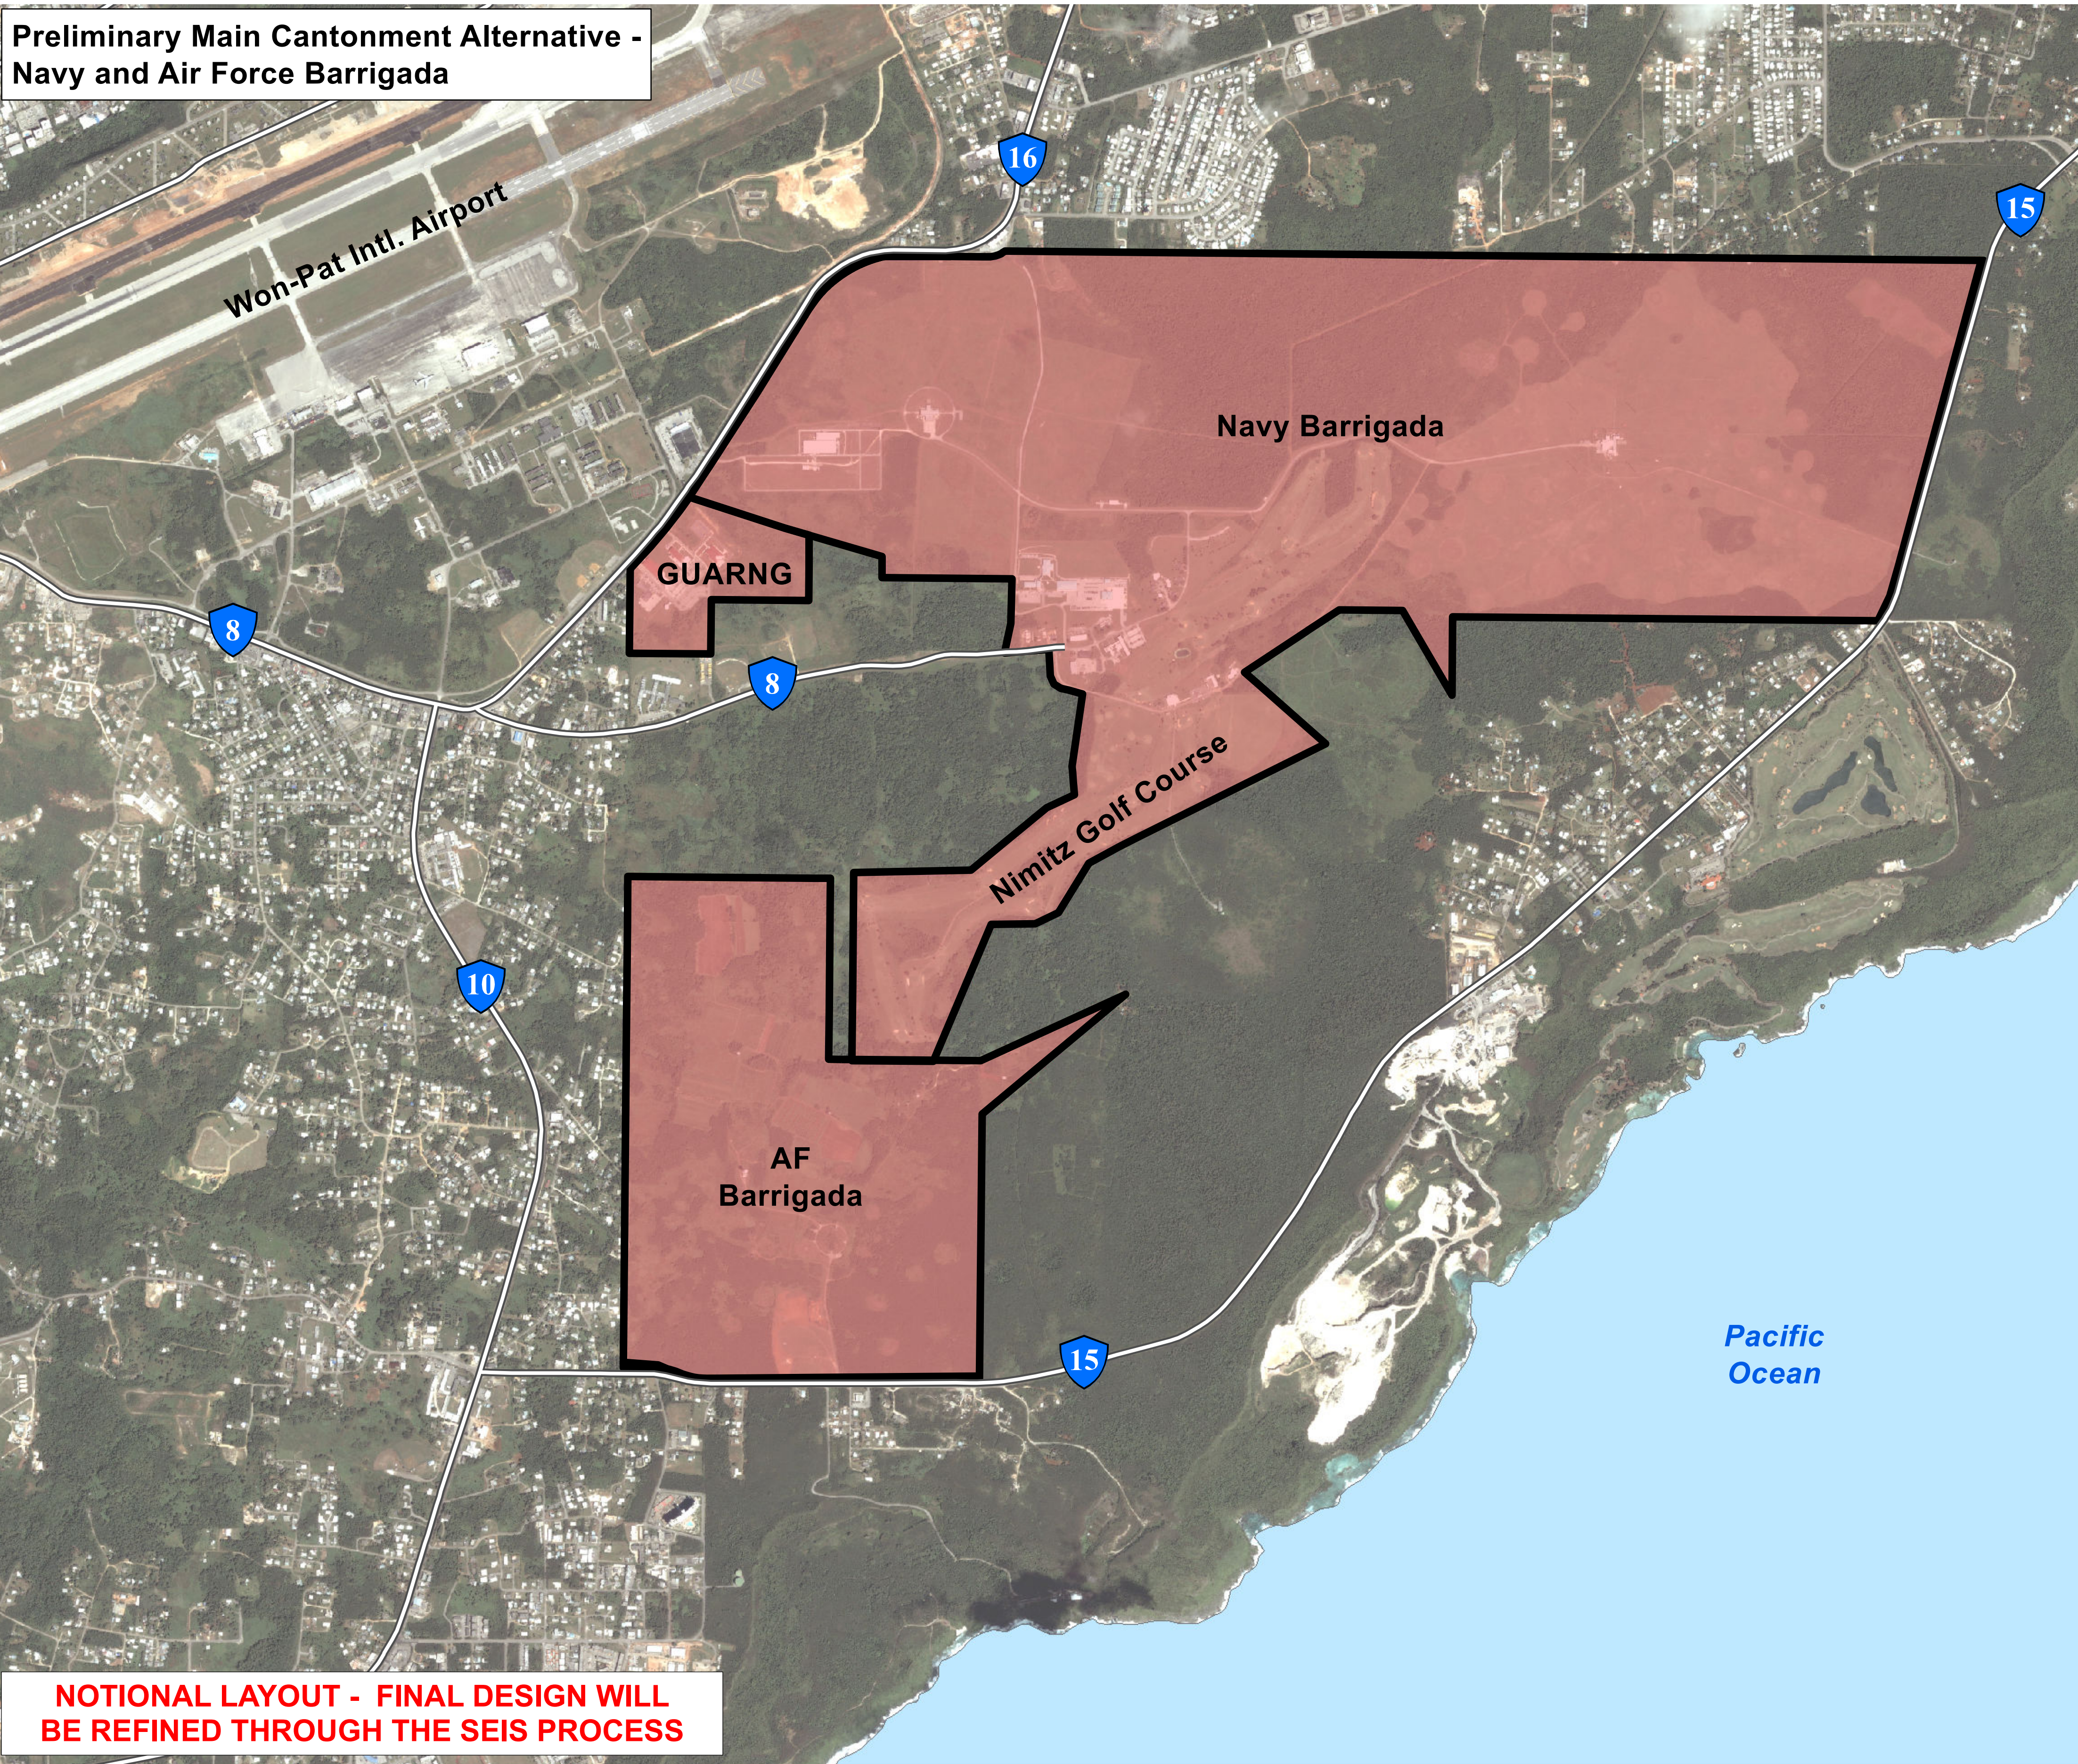

Preliminary Main Cantonment Alternative - Navy and Air Force Barrigada

- Legend**
- Guam Highway Routes
 - Preliminary Main Cantonment Alternative
 - DOD Property Boundaries

NOTIONAL LAYOUT - FINAL DESIGN WILL BE REFINED THROUGH THE SEIS PROCESS