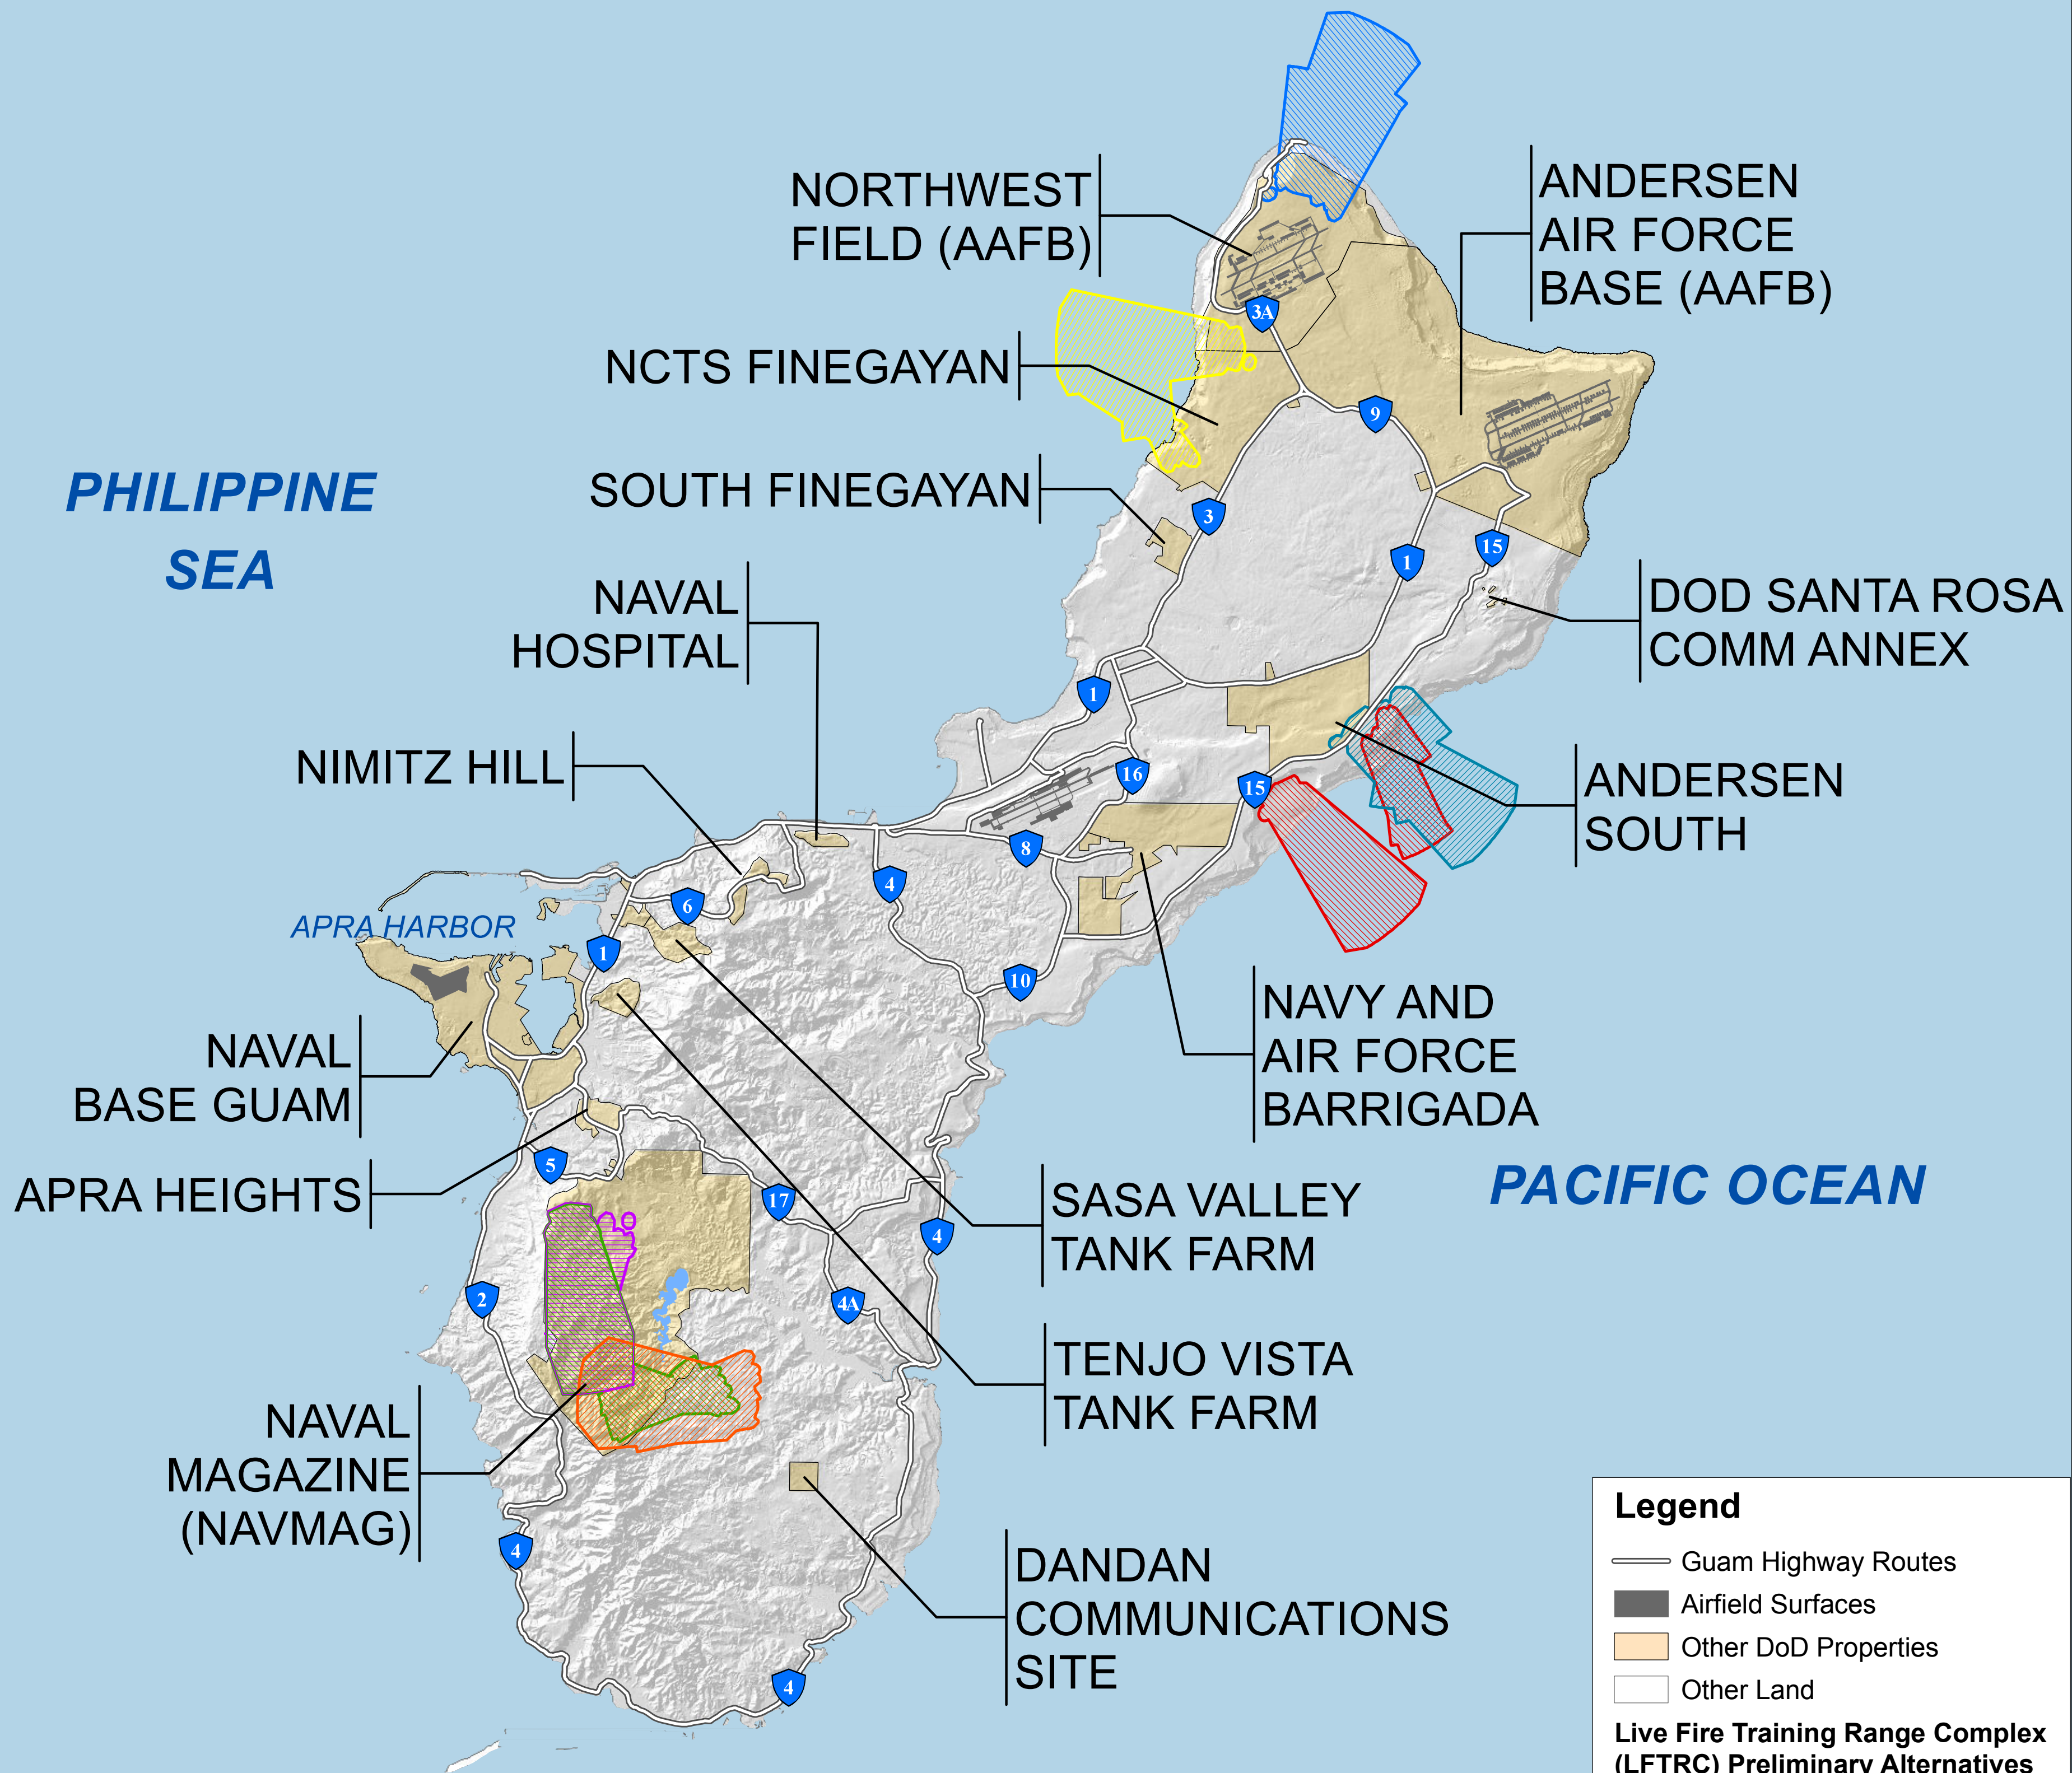

Overview of Guam Preliminary Live-Fire Training Range Complex Alternatives

Legend

- Guam Highway Routes
- Airfield Surfaces
- Other DoD Properties
- Other Land

Live Fire Training Range Complex (LFTRC) Preliminary Alternatives

- LFTRC - AAFB NW Field
- LFTRC - NCTS Finegayan
- LFTRC - NAVMAG East-West
- LFTRC - NAVMAG L-Shape
- LFTRC - NAVMAG North-South
- LFTRC - Route 15 (A)
- LFTRC - Route 15 (B)

**PRELIMINARY ALTERNATIVES FOR
LIVE-FIRE TRAINING RANGE COMPLEX
- FINAL DESIGN WILL BE REVISED
THROUGH THE SEIS PROCESS**