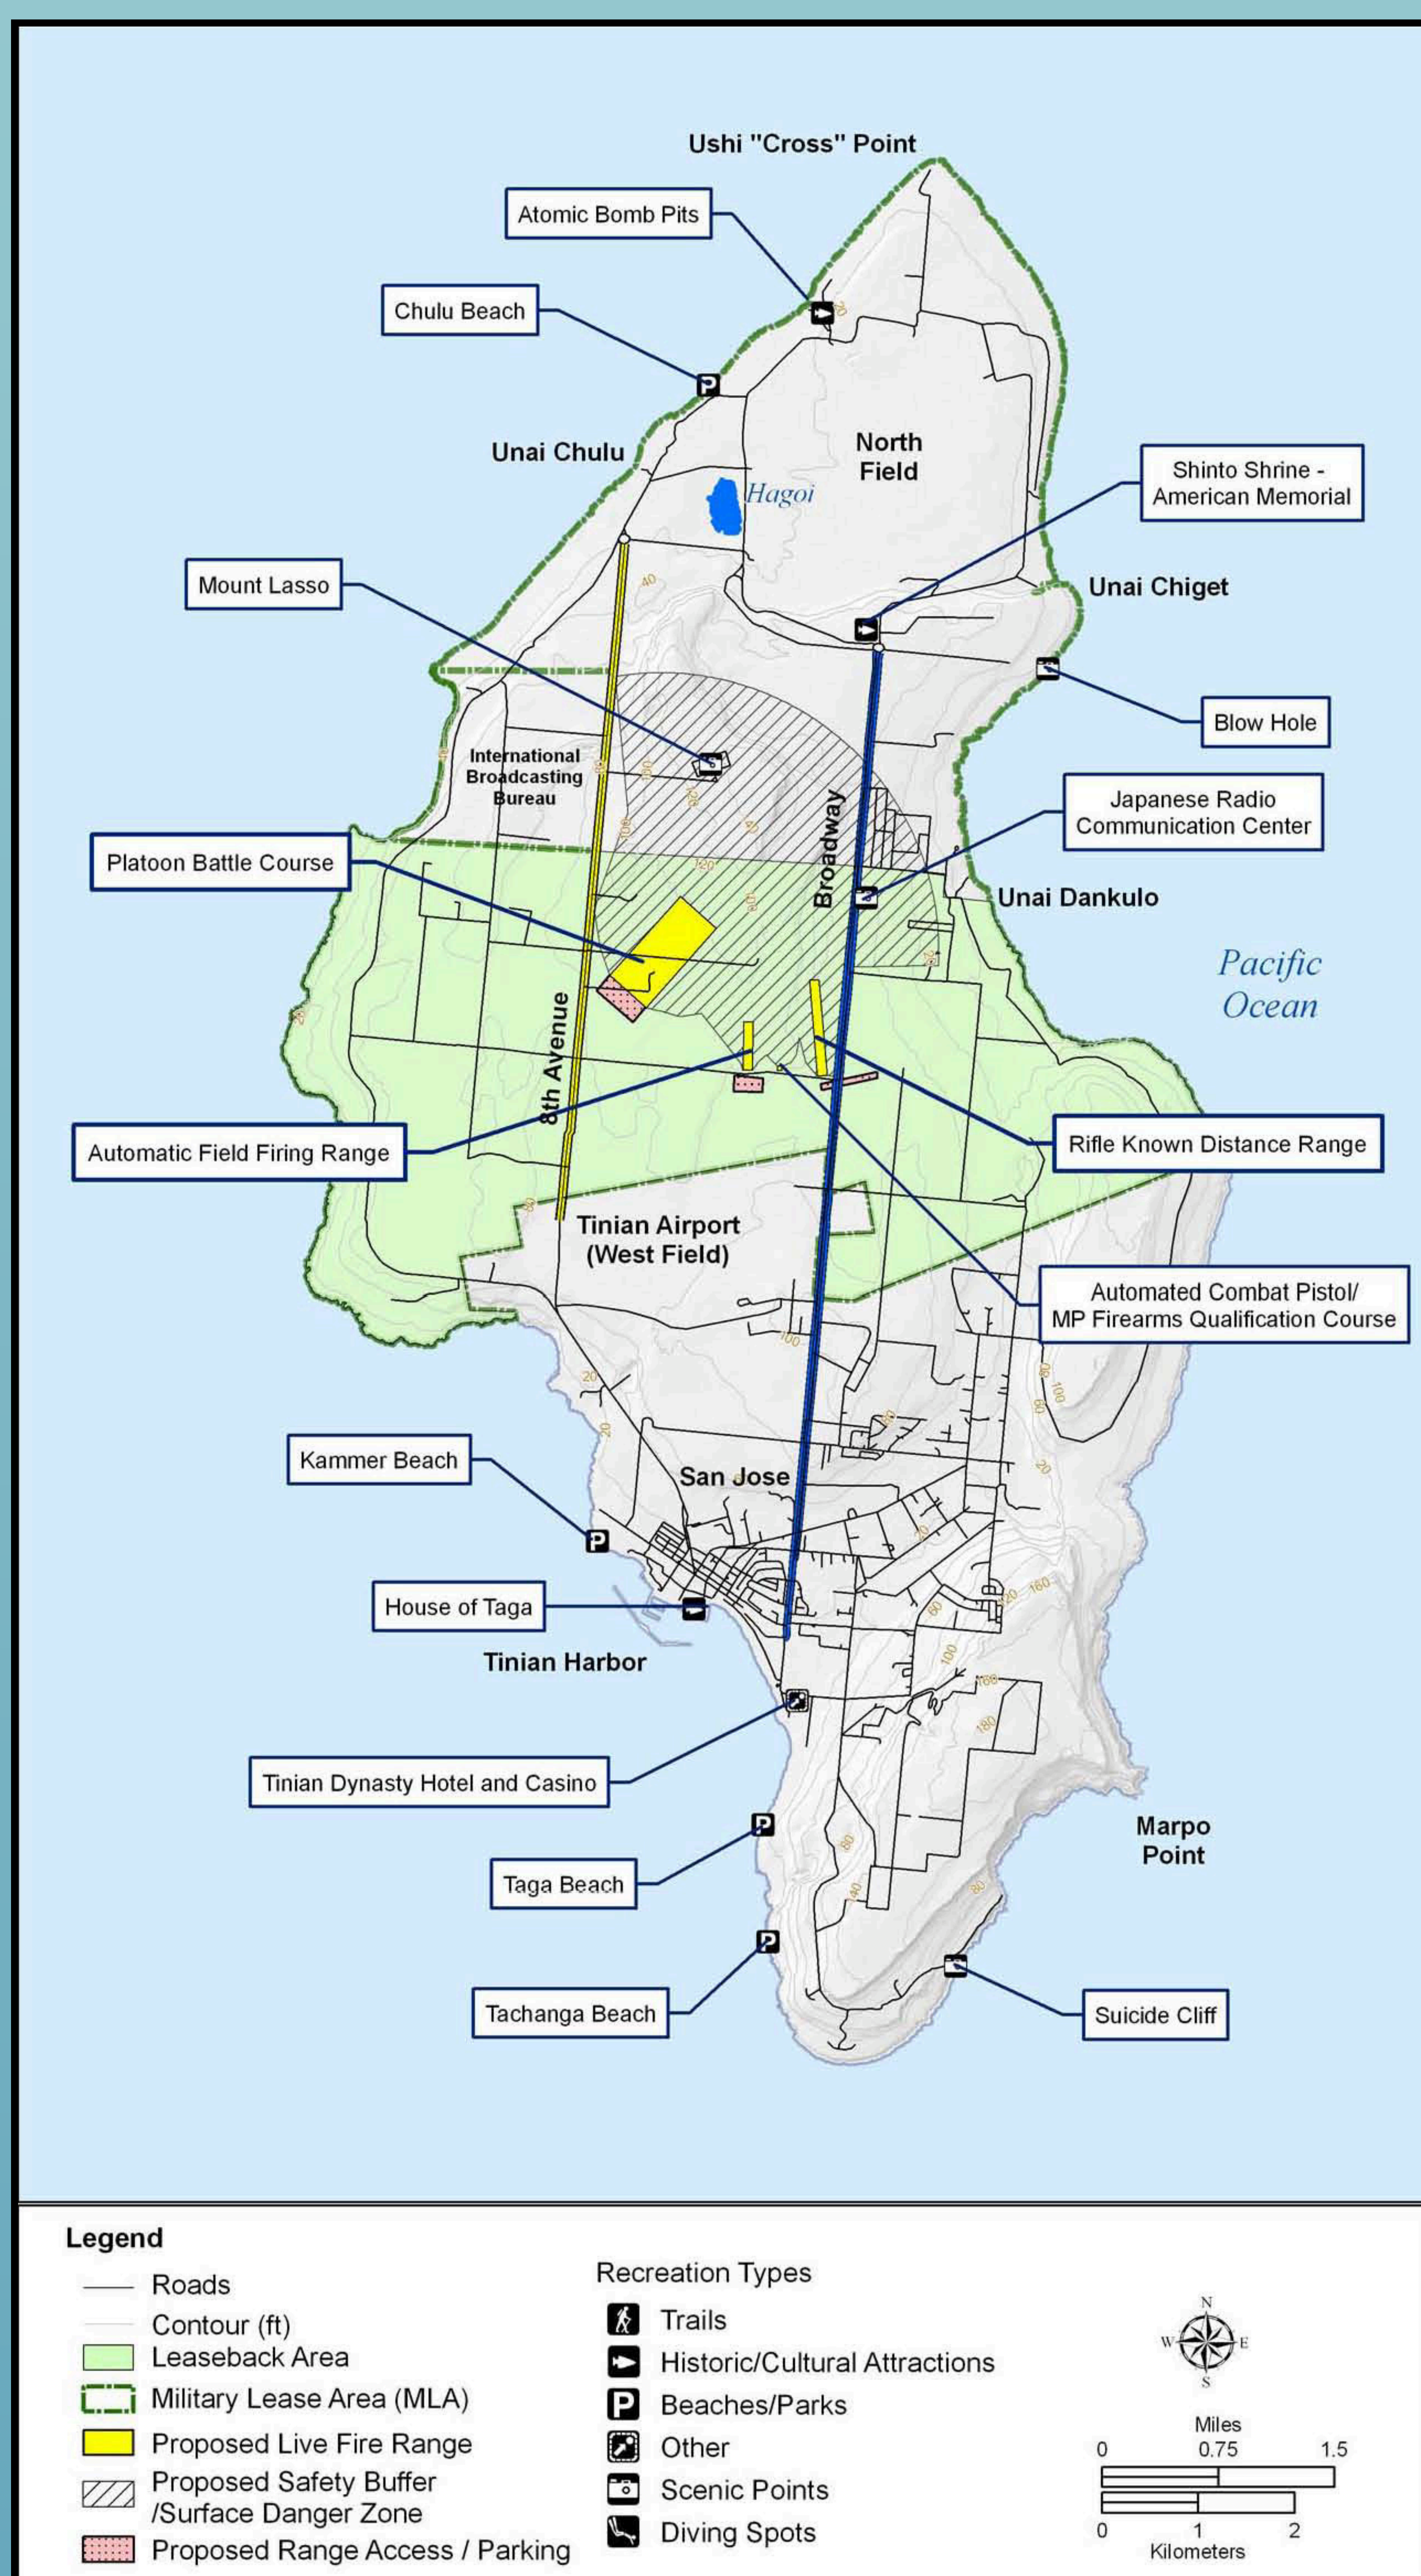

Tinian

Socioeconomics

- Create 12 to 15 direct jobs on-base and approximately 35 indirect jobs in the Tinian economy
- Review existing leases within the Military Lease Area
- Maintain access to historic and recreational sites within DoD lease area via 8th Avenue during training